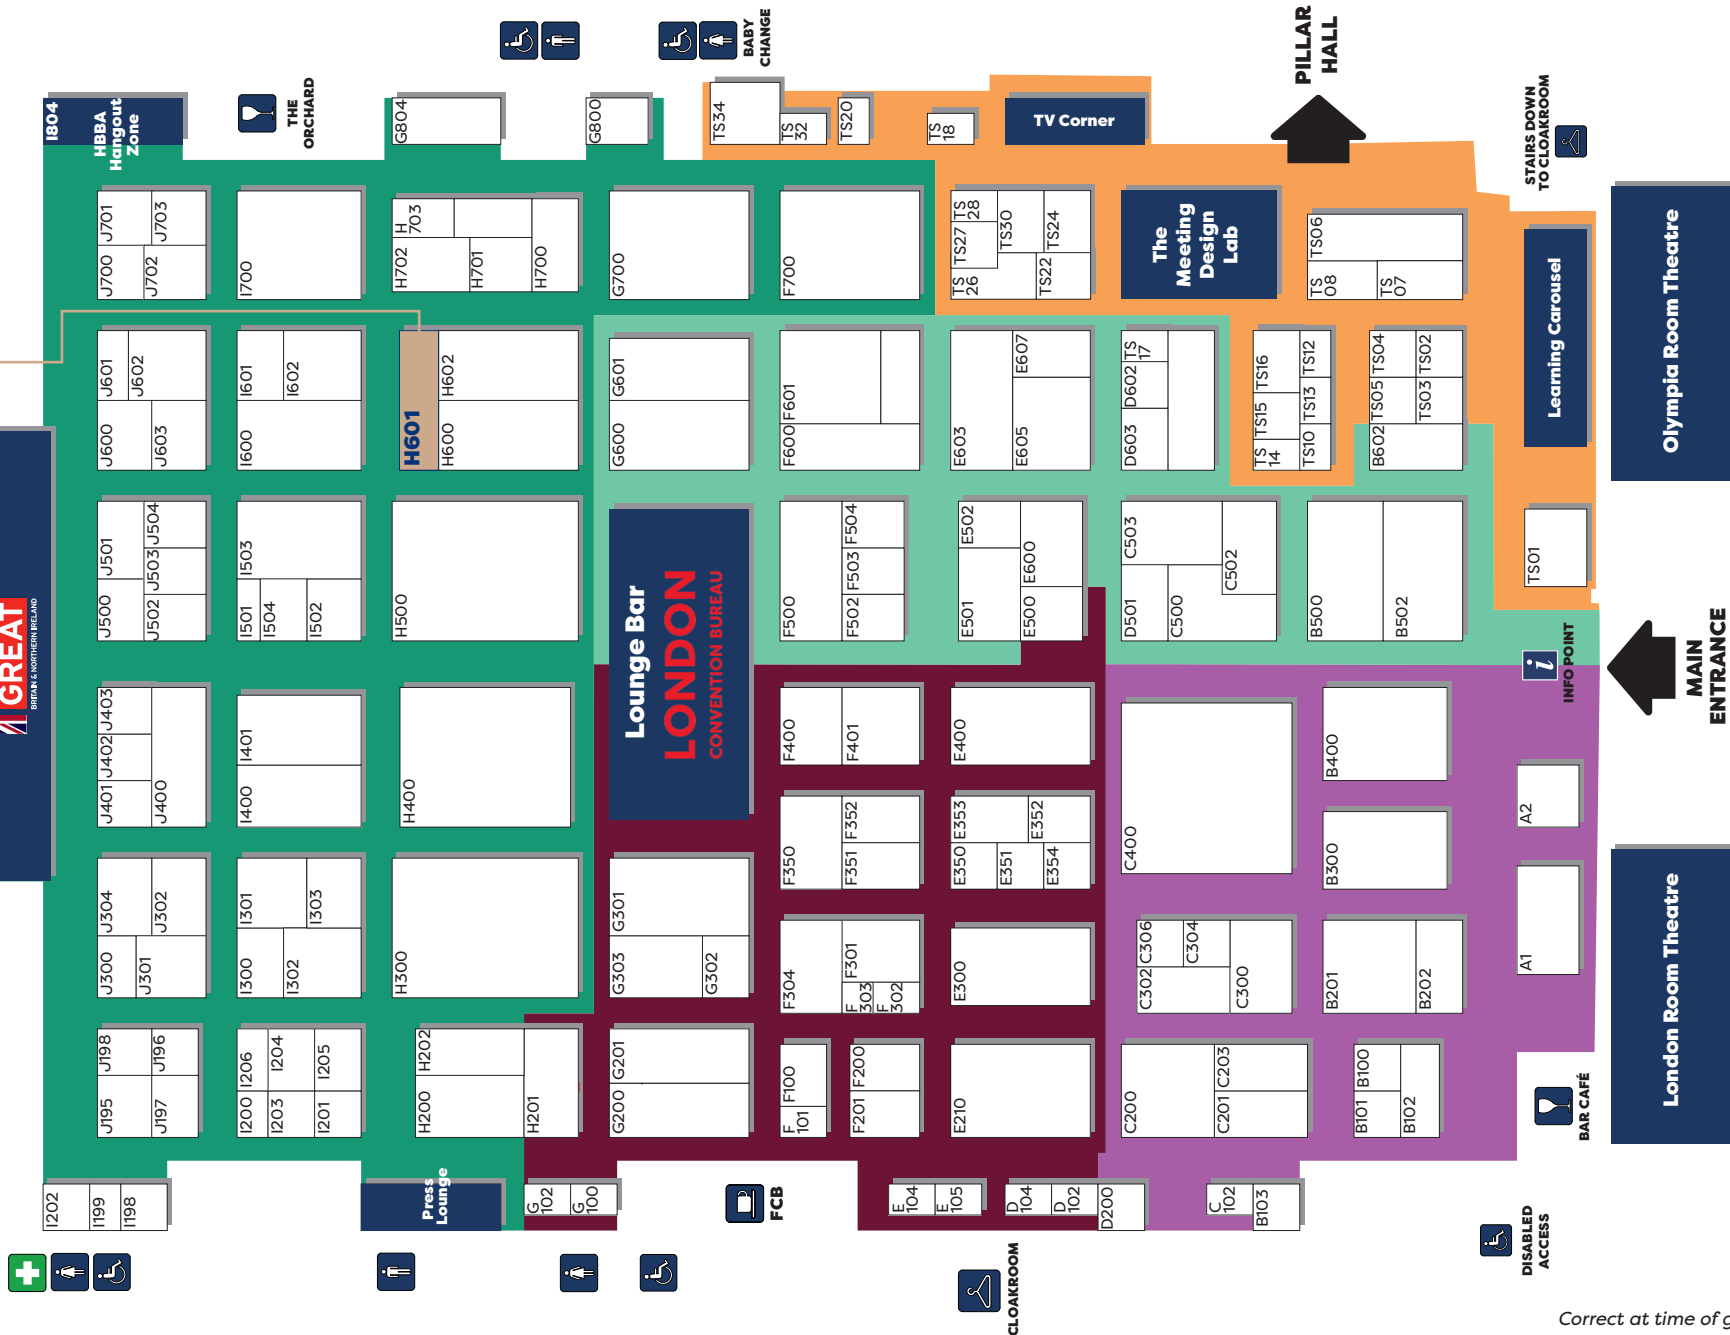

# Floorplan

in association with

EXHIBITION & CONFERENCE CENTRE

THE HOME OF PIONEERING SPIRIT

Visit us at stand H601  
www.farnborough.com

Hosted Buyer Lounge

**EVENTS ARE GREAT**  
BRITAIN'S ROYAL MINT EXHIBITION CENTRE

## Zone Key

- International
- Europe
- Hotels & DMCs
- UK
- Technology and Specialist Supplier

Correct at time of going to press

THE HOME OF PIONEERING SPIRIT

THE HOME OF PIONEERING SPIRIT